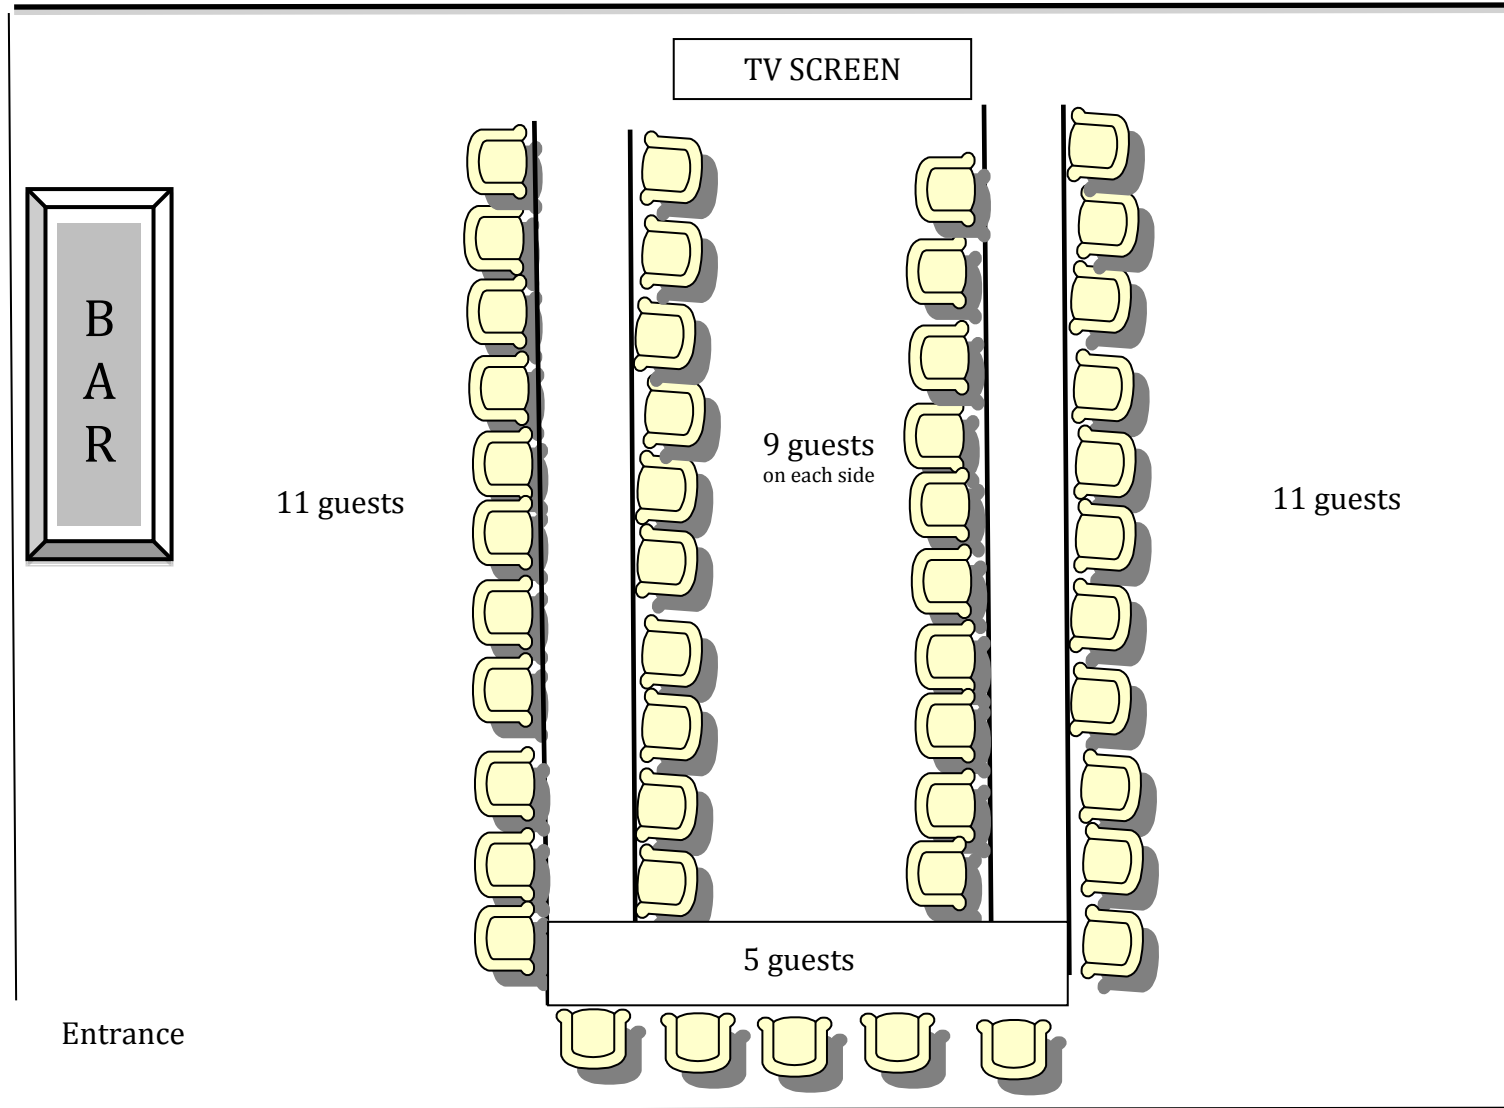

Theodore Roosevelt

Note to the waiter:
Head of the table: 2 trestle tables + 1 extender
Outer seating: 10 chairs or 11 if using 3 trestles + 1 table extender
Inner seating: 8 chairs or 9 if using 3 trestles + 1 table extender