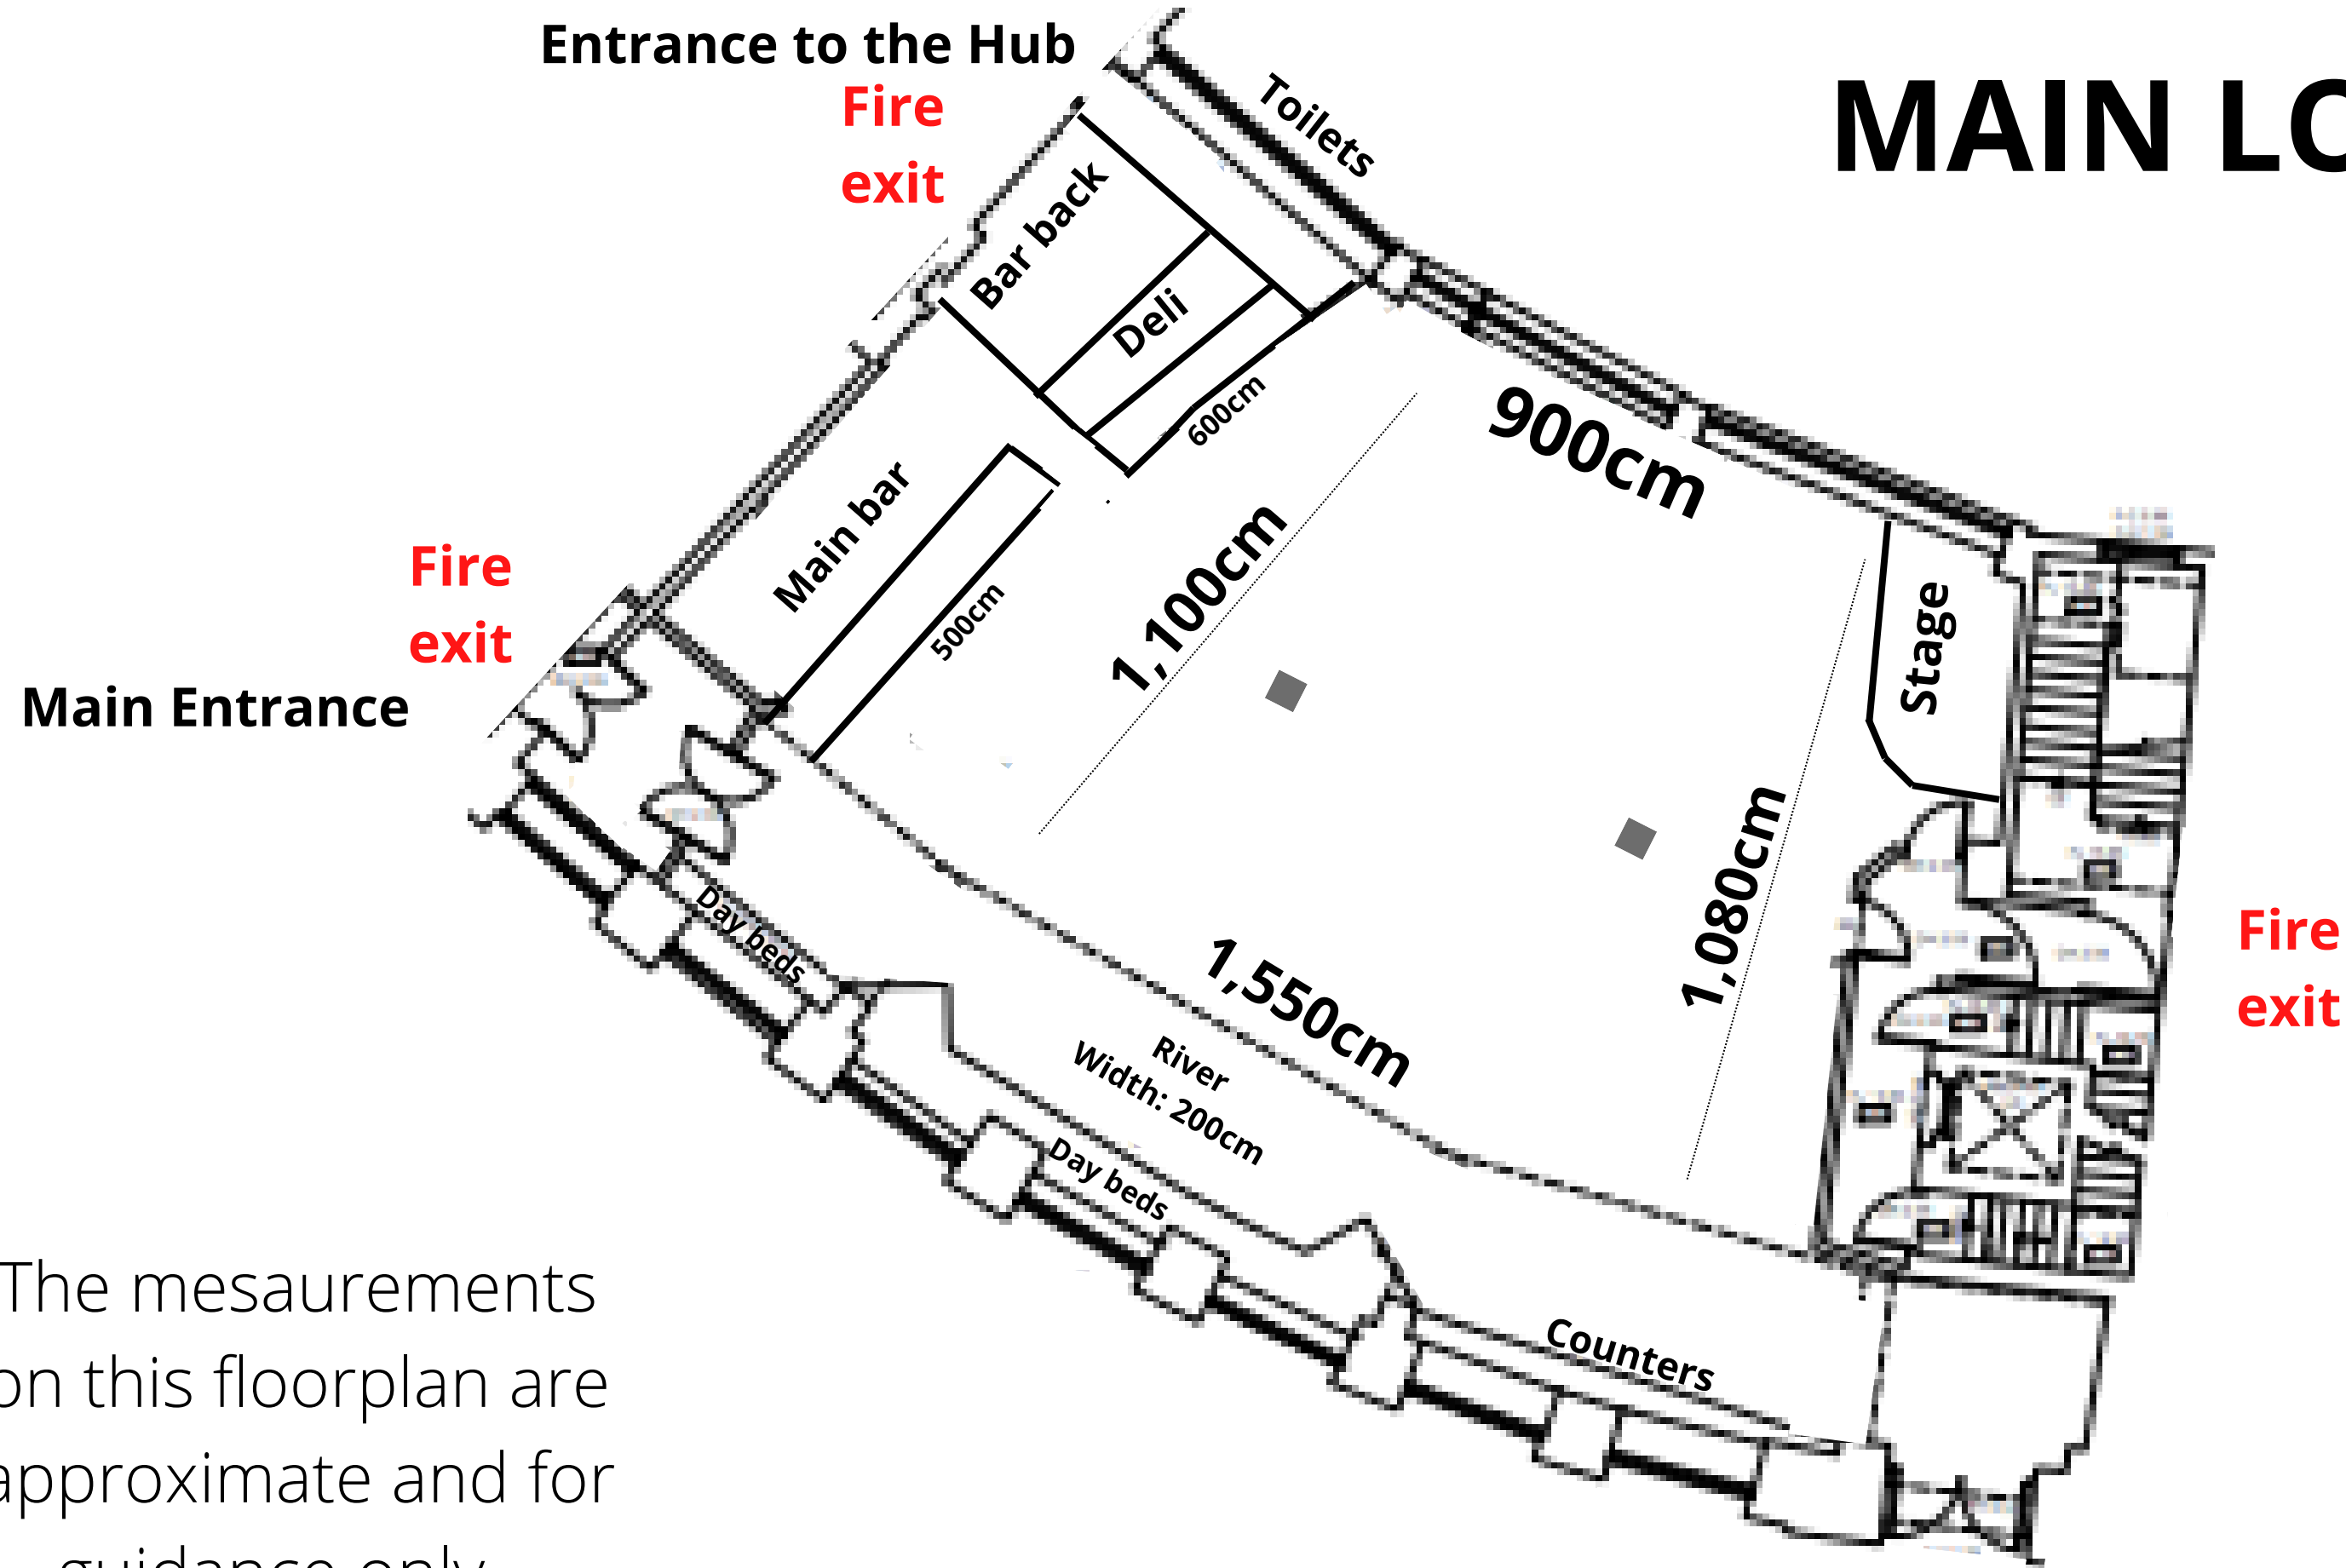

MAIN LOUNGE

The measurements on this floorplan are approximate and for guidance only.

Accessible entrance

THE HUB ON THE SQUARE

The measurements on this floorplan are approximate and for guidance only.