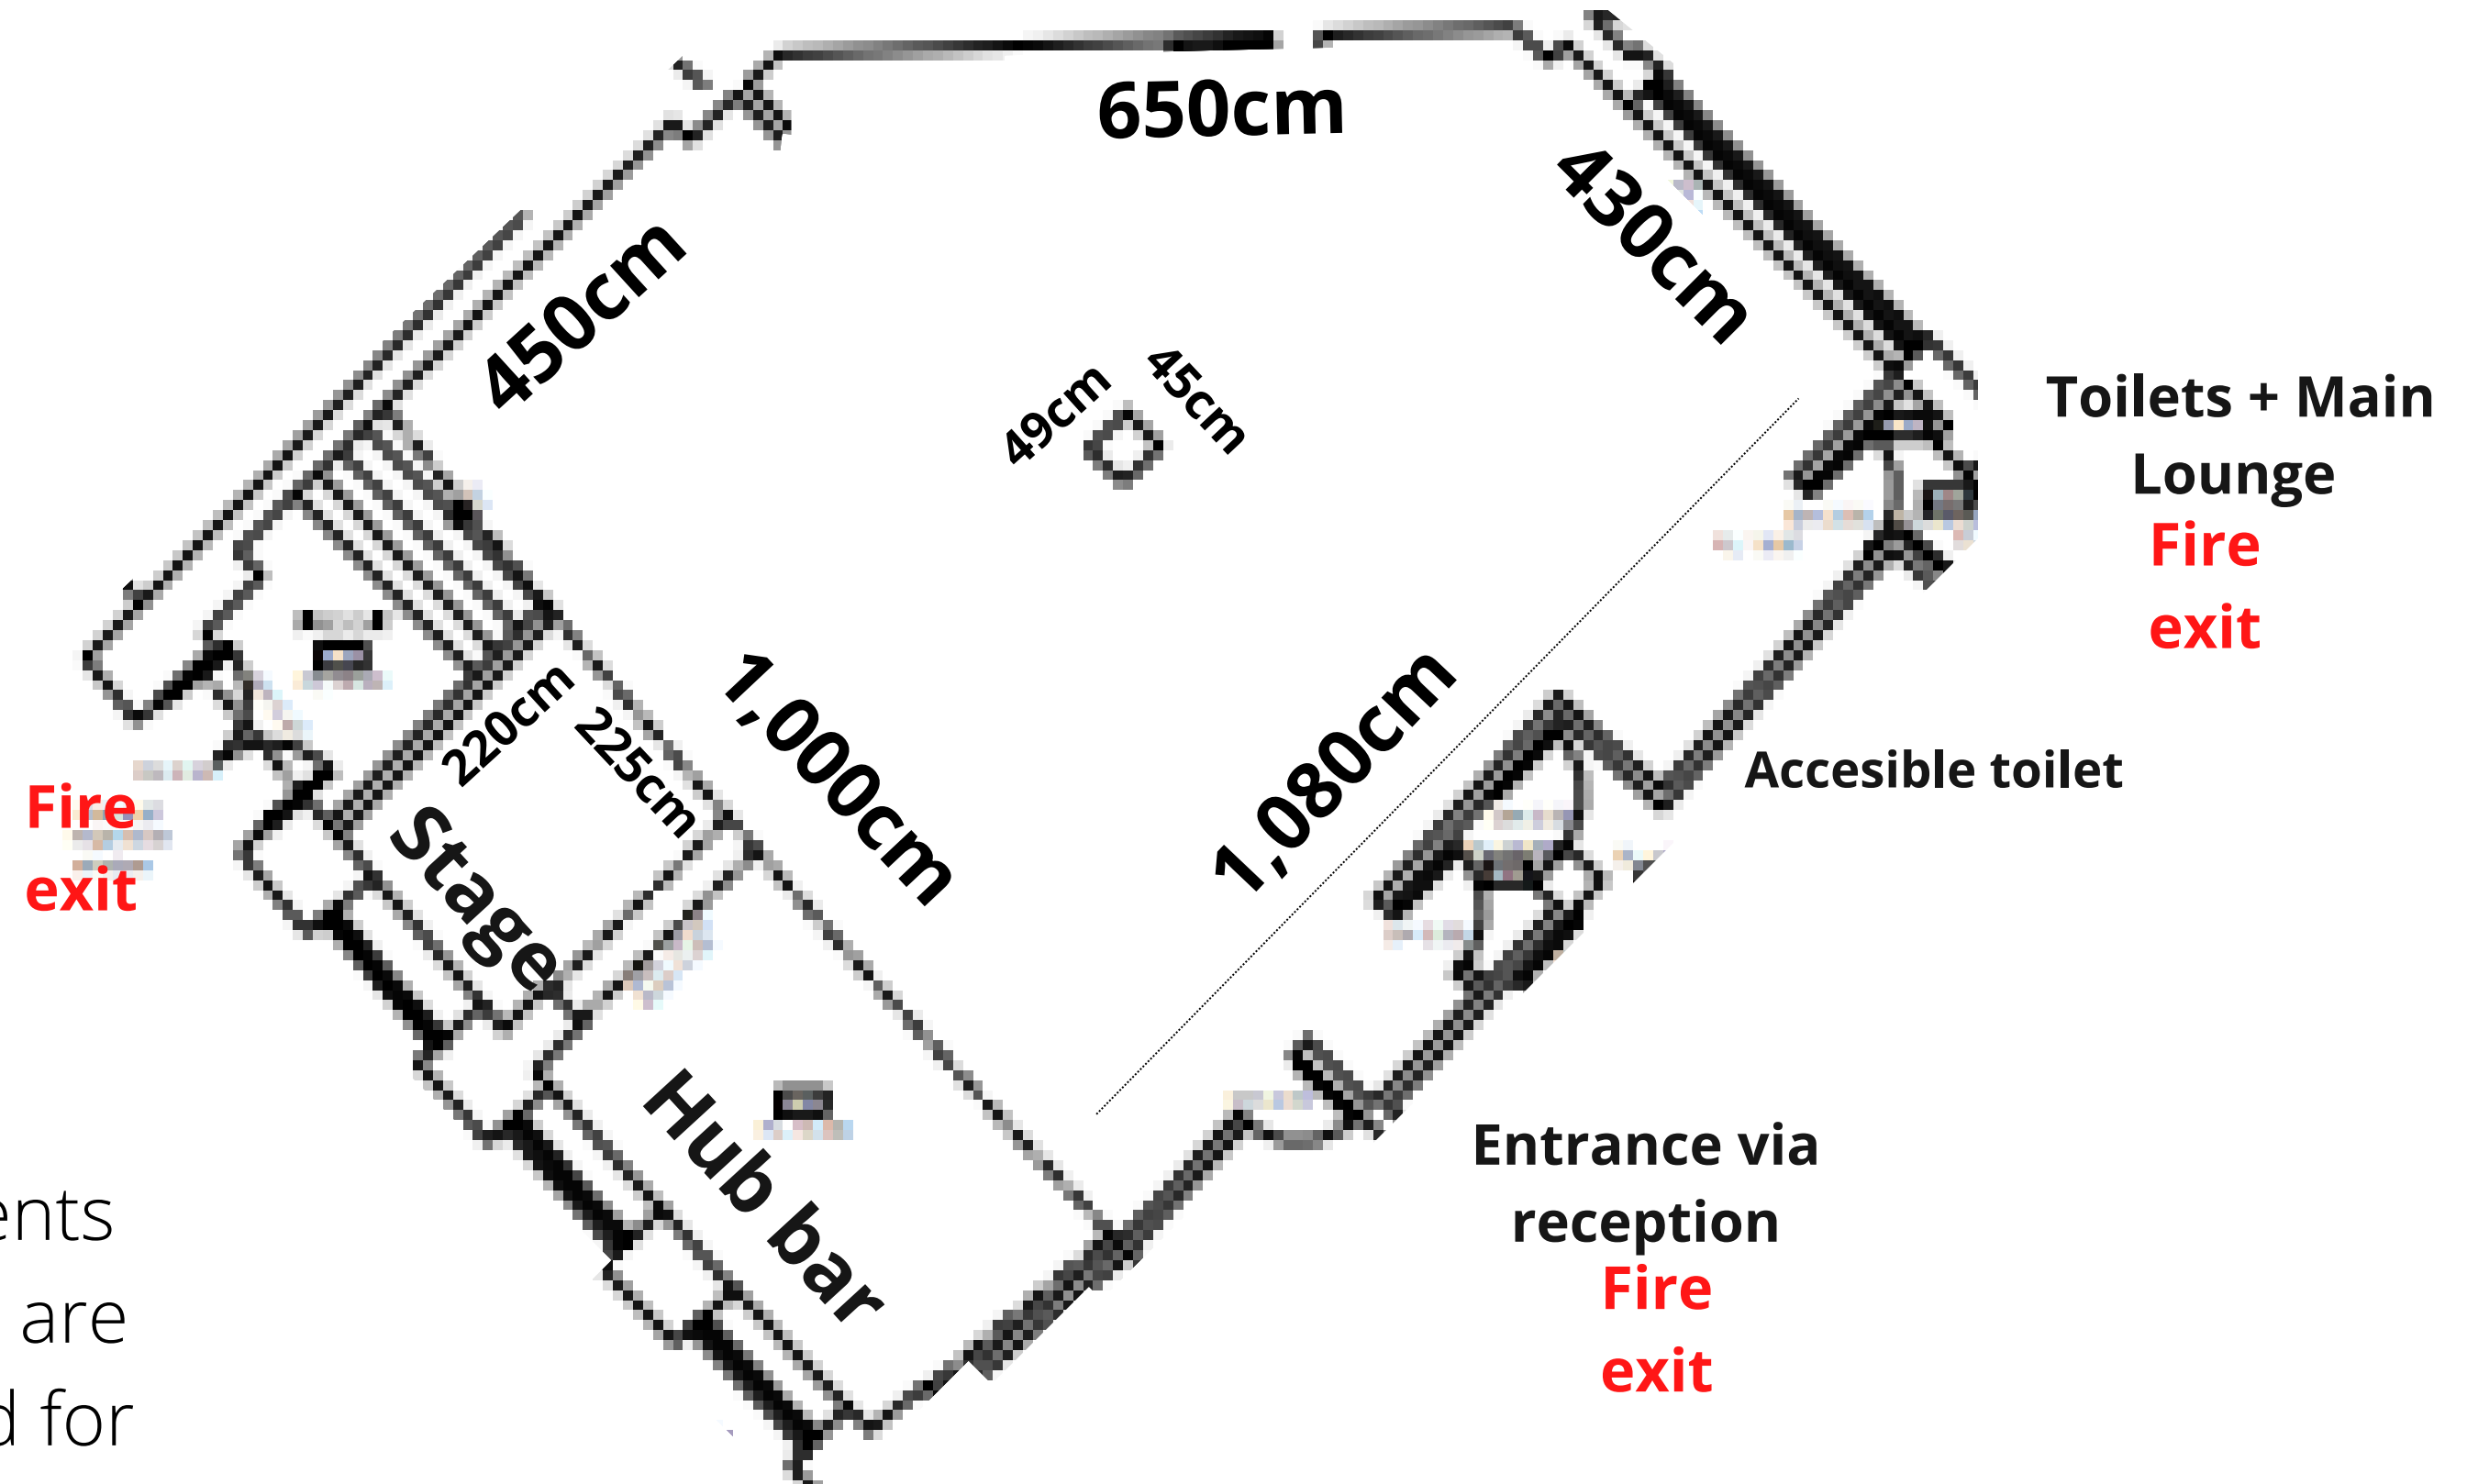

MAIN LOUNGE

The measurements on this floorplan are approximate and for guidance only.

Accessible entrance

THE HUB ON THE SQUARE

The measurements on this floorplan are approximate and for guidance only.