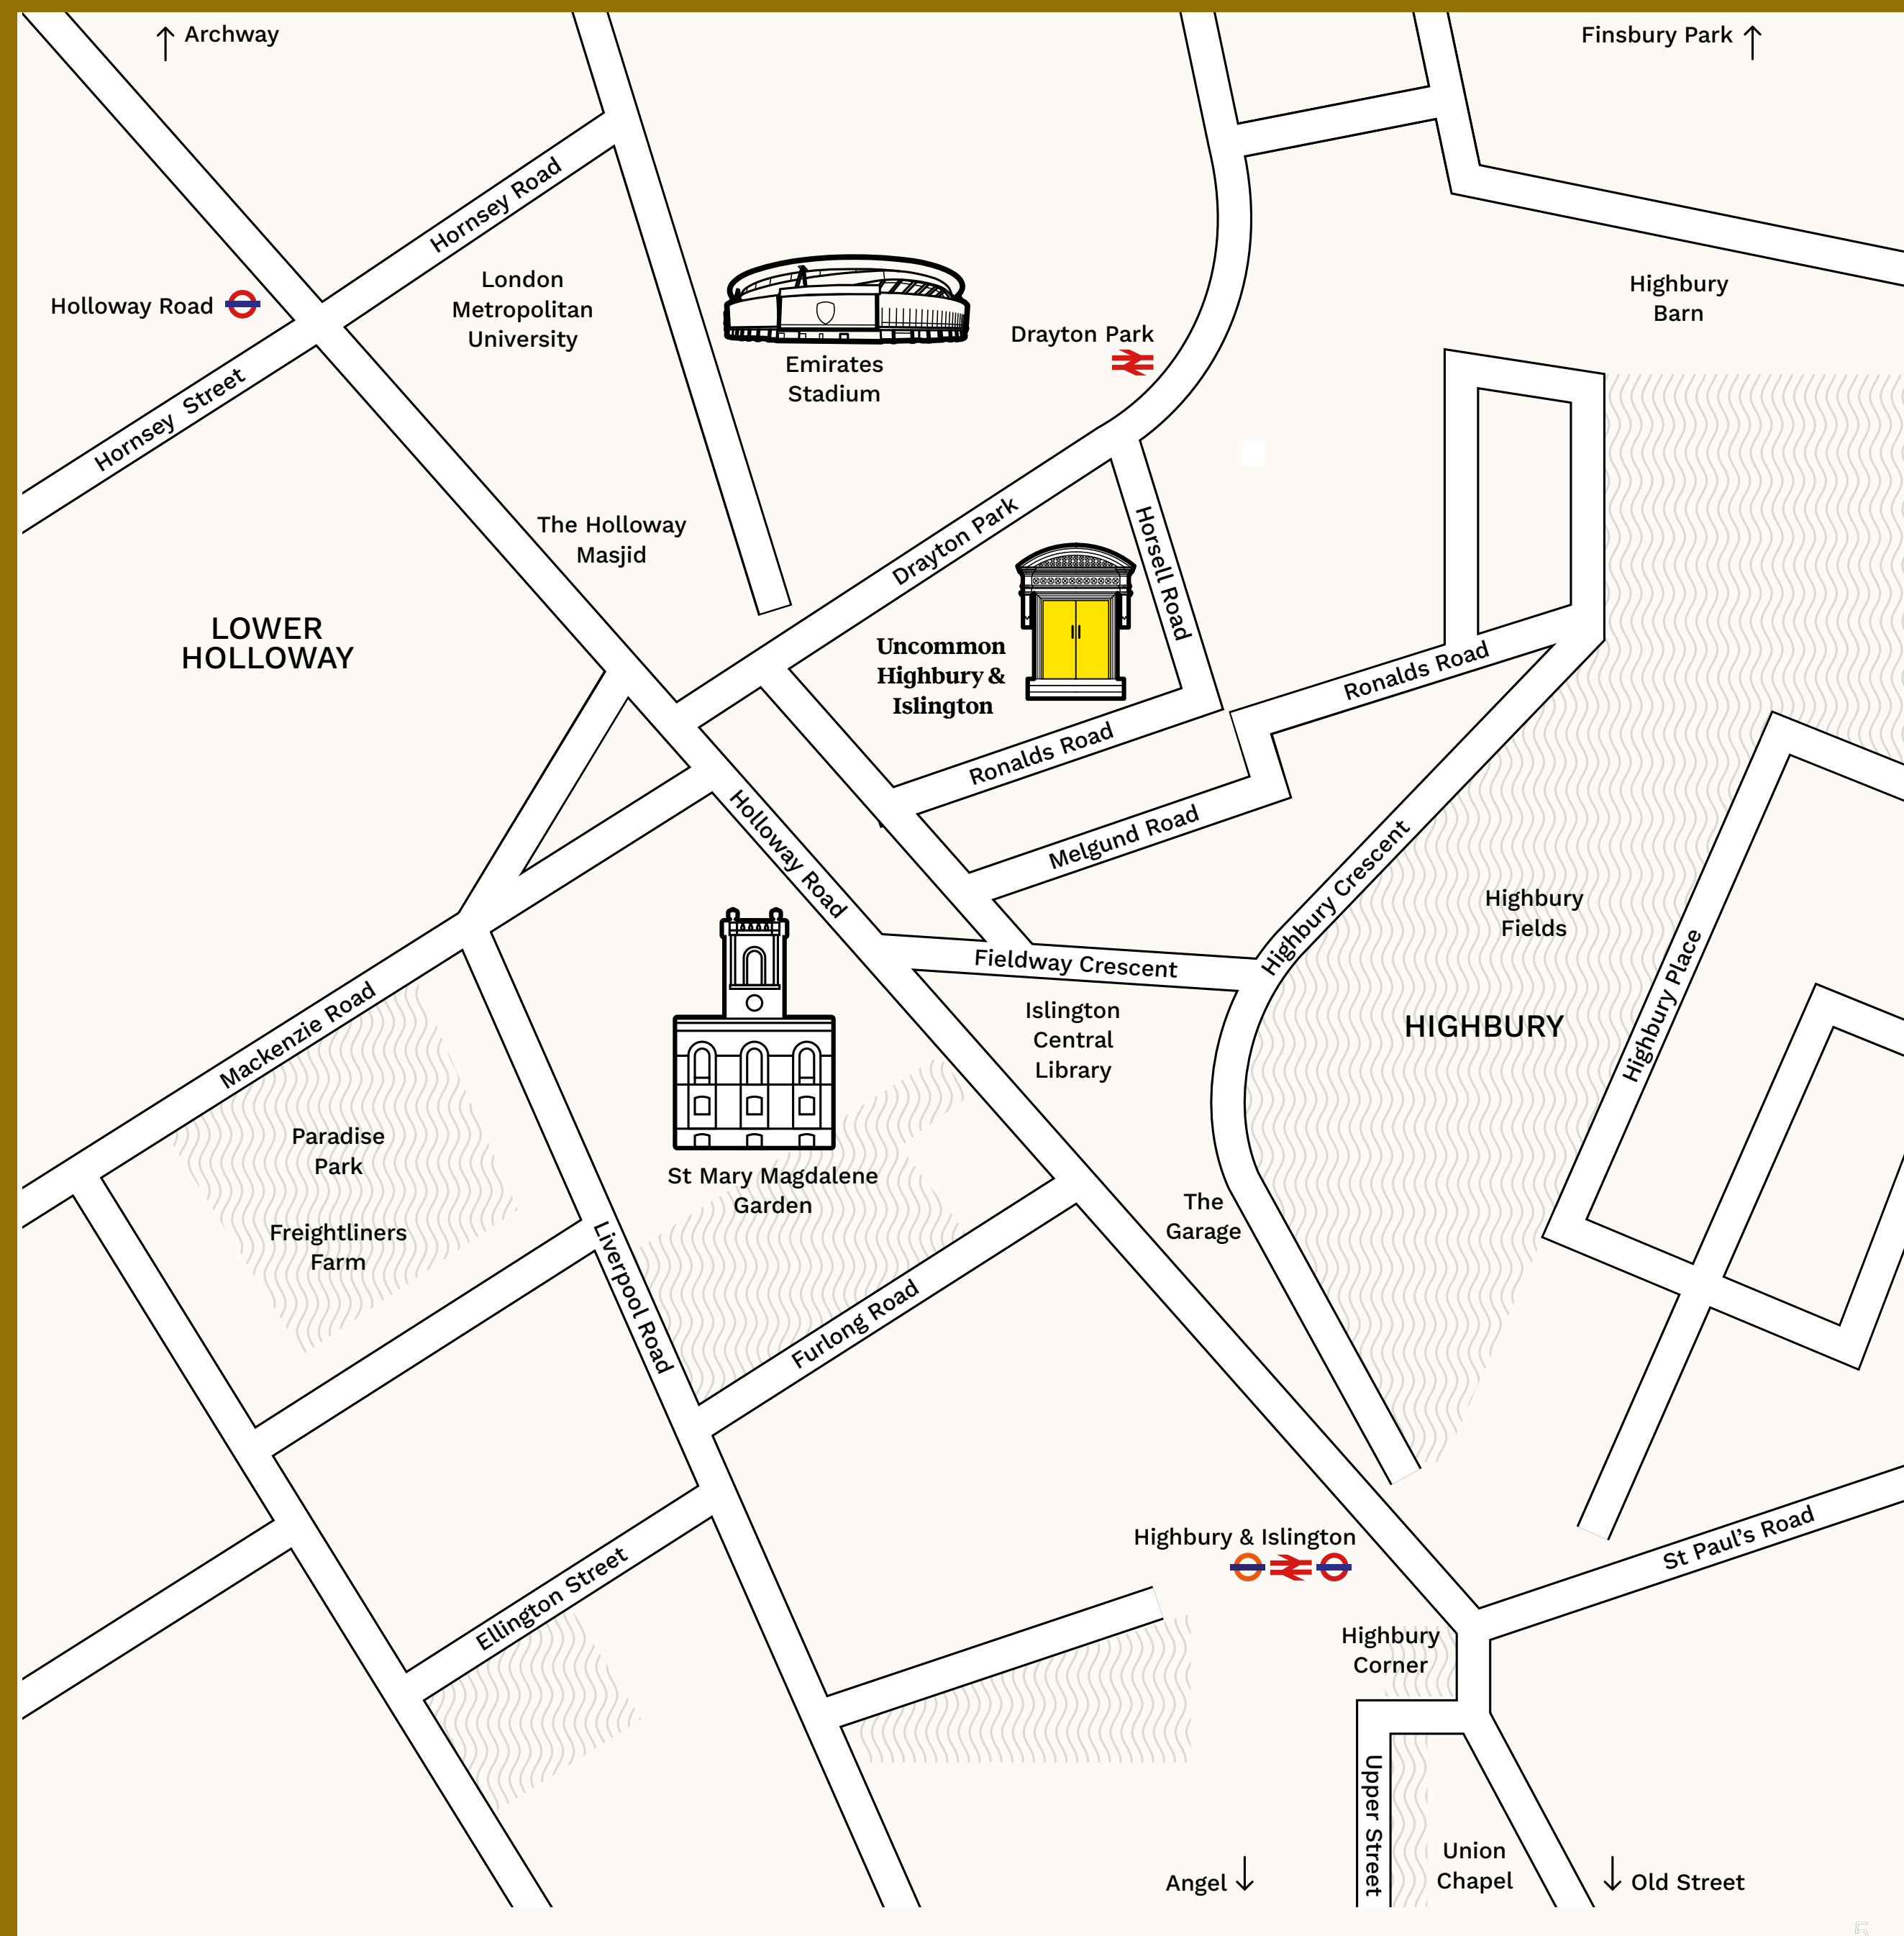

Just a short stroll from leafy Highbury Fields and minutes from Drayton Park station and Highbury & Islington tube, it's well connected too.

Step into Uncommon Highbury & Islington, which blends a private outdoor courtyard with a stylish café lounge and four meeting rooms.

Address

25 Horsell Road, London, N5 1XL

🚶 Holloway Road
7 min

🚶 Highbury & Islington
9 min

🚶 Drayton Park
5 min

Meeting rooms

MR1

10 boardroom