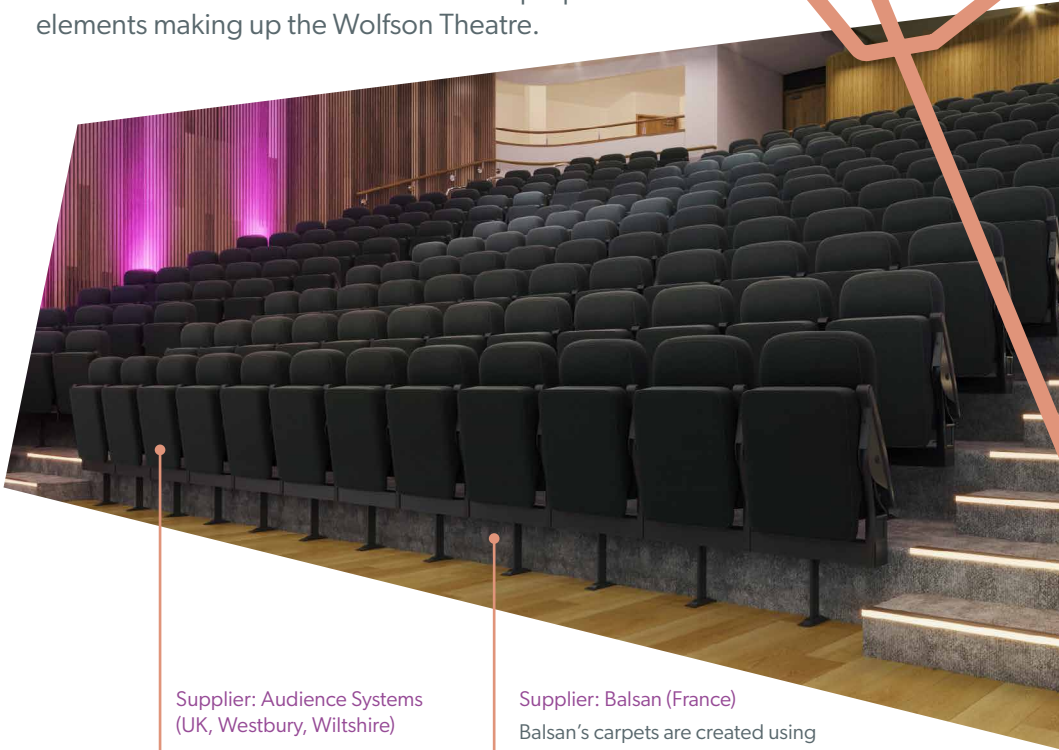

Partners in sustainability: our eco-conscious suppliers

Find out more about our new seats, carpet and wood panelling suppliers – selected with sustainability in mind. They all provide premium products created to be durable and offer maximum comfort.

Delve into their stories and discover the properties of the new elements making up the Wolfson Theatre.

Supplier: Audience Systems (UK, Westbury, Wiltshire)

Leaders in the sector, our chair supplier is committed to reducing their carbon footprint and using quality material that lasts.

Classic, compact and elegant chairs that guarantee all day comfort. The Espace 628 High Back Chair has been tested and certified to the highest level of strength standard; 100% manufactured in the UK (Wiltshire).

Supplier: Balsan (France)

Balsan's carpets are created using recovered fishing nets, transformed into econyl yarn. The result is an eco-friendly product with a reduced environmental impact. ISO 9001 and ISO 14001 certified supplier.

Inspired by the Berry countryside in France, our new carpet is part of the 'Take a Walk' collection, evoking welcoming and calming natural settings and bringing nature to the corporate world. The selected shade resembles the grey of rocks while being in line with the main colours of our modernist building. These tiles are ecofriendly, featuring 100% recycled and recyclable Econyl piece-dyed yarn.