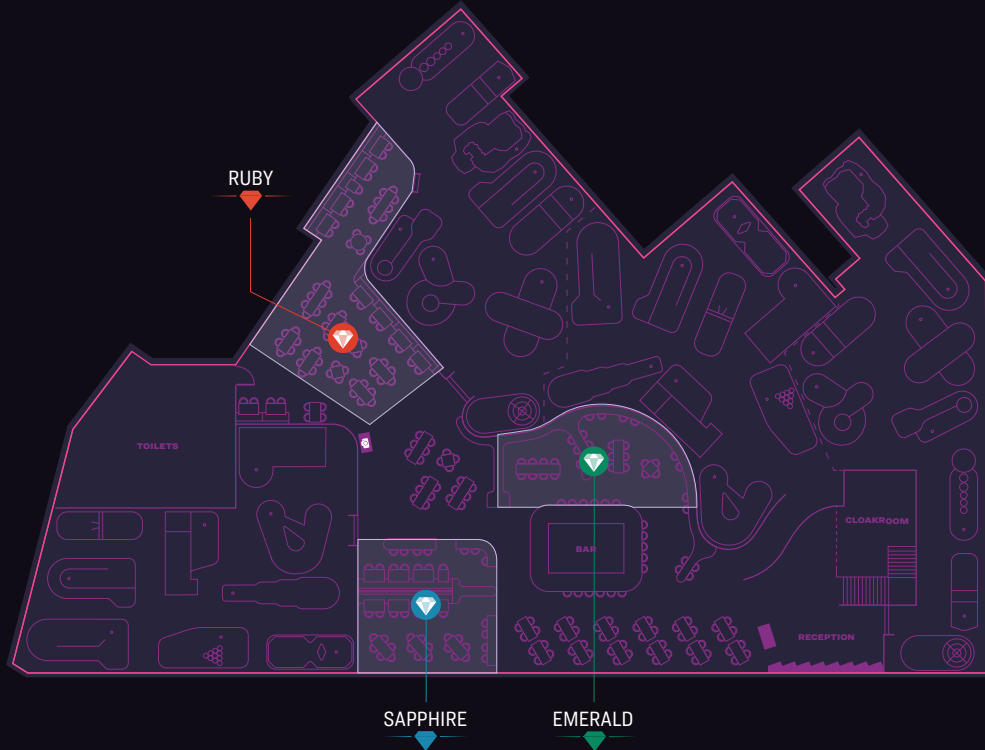

# HALF VENUE *HIRE*

*Available for semi private hire.*

Comprising of both our Emerald and Ruby areas, this space is right in the middle of the action! It allows private access to our bar and restaurant and when it's your time to tee off, you can step directly onto the course from the comfort of your own area.

# WHITE CITY FLOORPLAN