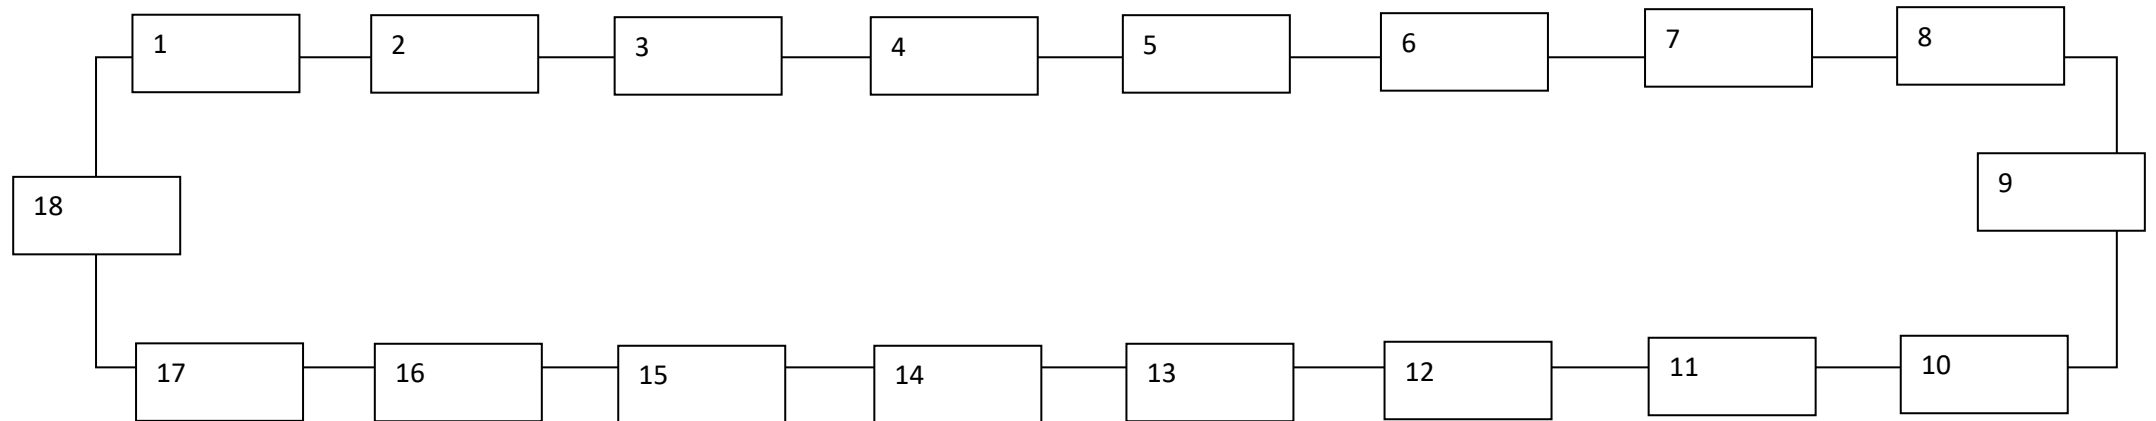

# TABLE PLAN – 18 PAX

River View

BAR

---

WINDOW

---