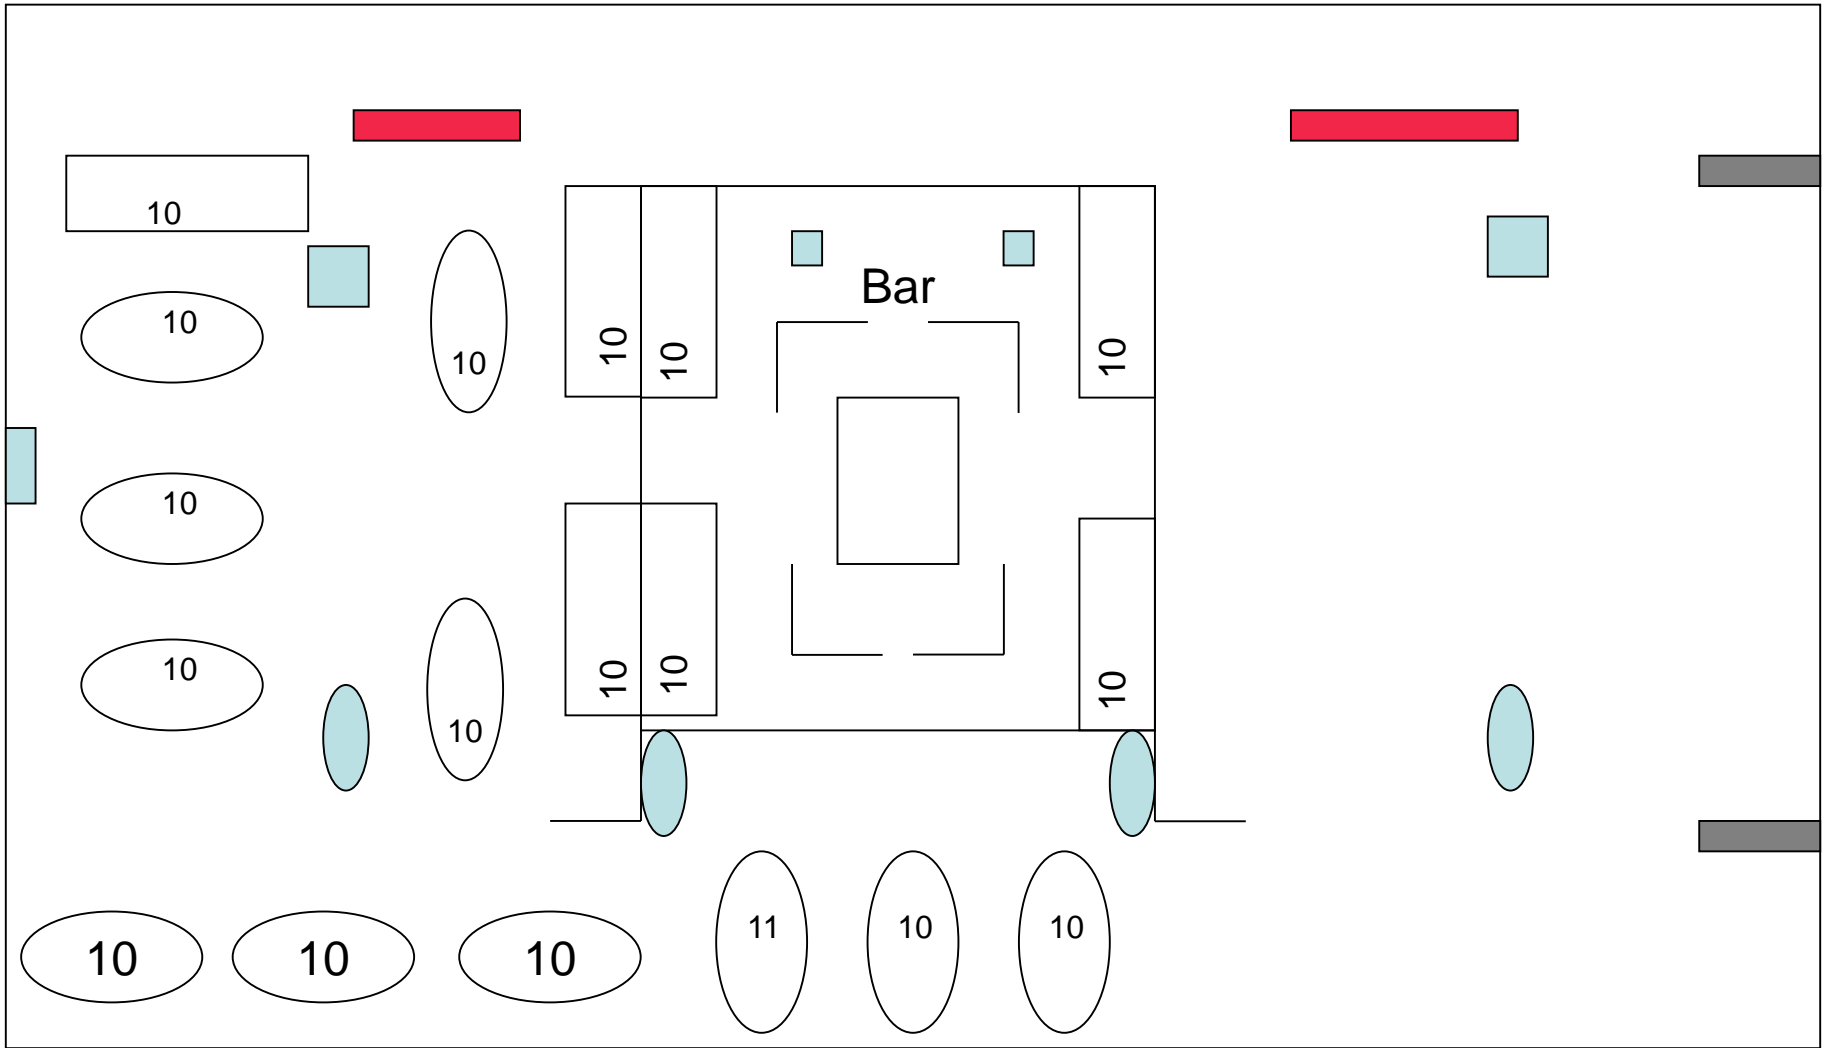

# Skylon Restaurant

-  Fixed Pillars
-  Waiter Stations
-  Reception Desk

WINDOW

**180 Total Covers**